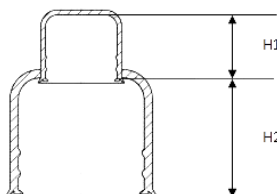

Partno.	Internal heigth (mm)	M	UNC	a (mm)	b (mm)	MOQ
Design with included protection of DIN/ISO washer possible for all sizes!						
SW85-179T	179 telescopic	M56		179	109.0	1
SW85-209T	209 telescopic	M56		209	109.0	1
SW90-78	78	M60	2-1/4"	78	120.0	1
SW90-128T	128 telescopic	M60	2-1/4"	128	120.0	1
SW90-140	140	M60	2-1/4"	140	120.0	1
SW90-156T	156 telescopic	M60	2-1/4"	156	120.0	1
SW90-182T	182 telescopic	M60	2-1/4"	182	120.0	1
SW90-212T	212 telescopic	M60	2-1/4"	212	120.0	1
SW95-86	86	M64		86	122.0	1
SW95-140T	140 telescopic	M64		140	122.0	1
SW95-143	143	M64		143	122.0	1
SW95-169T	169 telescopic	M64		169	122.0	1
SW95-189T	189 telescopic	M64		189	122.0	1
SW95-219T	219 telescopic	M64		219	122.0	1
SW100-90	90	M68	2-1/2"	90	125.0	1
SW100-144T	144 telescopic	M68	2-1/2"	144	125.0	1
SW100-150T	150 telescopic	M68	2-1/2"	150	125.0	1
SW100-173T	173 telescopic	M68	2-1/2"	173	125.0	1
SW100-193T	193 telescopic	M68	2-1/2"	193	125.0	1
SW100-223T	223 telescopic	M68	2-1/2"	223	125.0	1
SW105-90	90	M72		90	135.0	1
SW105-134	147 telescopic	M72		147	135.0	1
SW105-150	150	M72		150	135.0	1