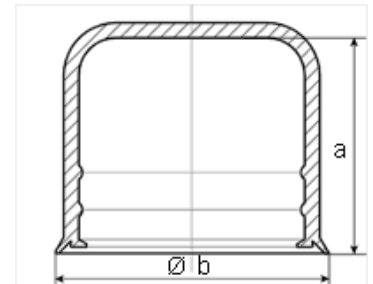

Partno.	Internal heighth (mm)	M	UNC	a (mm)	b (mm)	MOQ
Design with included protection of DIN/ISO washer possible for all sizes!						
SW105-176T	176 telescopic	M72		176	135.0	1
SW105-204T	204 telescopic	M72		204	135.0	1
SW105-233T	233 telescopic	M72		233	135.0	1
SW105-270T	270 telescopic	M72		270	135.0	1
SW107-95	95	M76	2-3/4"	95	137.0	1
SW107-145T	145 telescopic	M76	2-3/4"	145	137.0	1
SW107-205T	205 telescopic	M76	2-3/4"	205	137.0	1
SW115-97	97	M80		97	152.0	1
SW115-151T	151 telescopic	M80		151	152.0	1
SW115-180	180	M80		151	152.0	1
SW115-211T	211 telescopic	M80		211	152.0	1
SW115-234T	234 telescopic	M80		234	152.0	1
SW115-294T	294 telescopic	M80		294	152.0	1
SW117-100	100	M85	3"	100	155.0	1
SW117-158T	158 telescopic	M85	3"	158	155.0	1
SW117-220T	220 telescopic	M85	3"	158	155.0	1
SW130-100	100	M90	3-1/4"	100	173.0	1
SW130-166T	166 telescopic	M90	3-1/4"	166	173.0	1
SW130-223T	223 telescopic	M90	3-1/4"	223	173.0	1
SW...-....	Op aanvraag					
RAL kleur ??	Op aanvraag					

Telescopic design

9

Postbus 200
NL-5750AE, Deurne

Tel: 0031-(0)493 31 89 39
Fax: 0031-(0)493 31 89 40

info@juisma.eu
www.juisma.eu