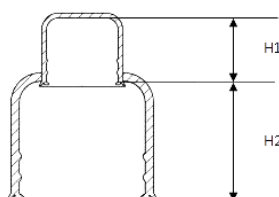

Partno.	Internal heigth (mm)	M	UNC	a (mm)	b (mm)	MOQ
Design with included protection of DIN/ISO washer possible for all sizes!						
SW55-149T	149 telescopic	M36	1-3/8"	149	70.2	1
SW55-155	155	M36	1-3/8"	155	70.2	1
SW55-192T	192 telescopic	M36	1-3/8"	192	70.2	1
SW55-201T	201 telescopic	M36	1-3/8"	201	70.2	1
SW55-255T	255 telescopic	M36	1-3/8"	225	70.2	1
SW60-57	57	M39	1-1/2"	57	78.6	1
SW60-87	87	M39	1-1/2"	87	78.6	1
SW60-97T	97 telescopic	M36	1-1/2"	97	78.6	1
SW60-107	107	M39	1-1/2"	107	78.6	1
SW60-125T	125 telescopic	M39	1-1/2"	125	78.6	1
SW60-126T	126 telescopic	M39	1-1/2"	126	78.6	1
SW60-139T	139 telescopic	M39	1-1/2"	139	78.6	1
SW60-154	154 telescopic	M39	1-1/2"	154	78.6	1
SW65-61	61	M42	1-5/8"	61	84.8	1
SW65-91	91	M42	1-5/8"	91	84.8	1
SW65-100T	100 telescopic	M42	1-5/8"	100	84.8	1
SW65-123	123	M42	1-5/8"	123	84.8	1
SW65-128T	128 telescopic	M42	1-5/8"	128	84.8	1
SW65-129T	129 telescopic	M42	1-5/8"	129	84.8	1
SW65-145	145	M42	1-5/8"	145	94.0	1
SW65-158T	158 telescopic	M42	1-5/8"	158	84.8	1
SW55-191T	191 telescopic	M42	1-5/8"	191	84.8	1
SW70-63	63	M45	1-3/4"	63	90.9	1