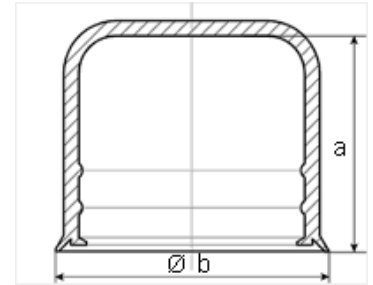

Partno.	Internal heigth (mm)	M	UNC	a (mm)	b (mm)	MOQ
Design with included protection of DIN/ISO washer possible for all sizes!						
SW85-179T	179 telescopic	M56		179	109.0	1
SW85-209T	209 telescopic	M56		209	109.0	1
SW90-78	78	M60	2-1/4"	78	120.0	1
SW90-128T	128 telescopic	M60	2-1/4"	128	120.0	1
SW90-140	140	M60	2-1/4"	140	120.0	1
SW90-156T	156 telescopic	M60	2-1/4"	156	120.0	1
SW90-182T	182 telescopic	M60	2-1/4"	182	120.0	1
SW90-212T	212 telescopic	M60	2-1/4"	212	120.0	1
SW95-86	86	M64		86	122.0	1
SW95-140T	140 telescopic	M64		140	122.0	1
SW95-143	143	M64		143	122.0	1
SW95-169T	169 telescopic	M64		169	122.0	1
SW95-189T	189 telescopic	M64		189	122.0	1
SW95-219T	219 telescopic	M64		219	122.0	1
SW100-90	90	M68	2-1/2"	90	125.0	1
SW100-144T	144 telescopic	M68	2-1/2"	144	125.0	1
SW100-150T	150 telescopic	M68	2-1/2"	150	125.0	1
SW100-173T	173 telescopic	M68	2-1/2"	173	125.0	1
SW100-193T	193 telescopic	M68	2-1/2"	193	125.0	1
SW100-223T	223 telescopic	M68	2-1/2"	223	125.0	1
SW105-90	90	M72		90	135.0	1
SW105-134	147 telescopic	M72		147	135.0	1
SW105-150	150	M72		150	135.0	1