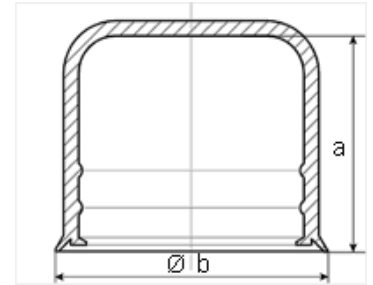

Partno.	Internal height (mm)	M	UNC	a (mm)	b (mm)	MOQ
Design with included protection of DIN/ISO washer possible for all sizes!						
SW8-5	5	M5		5	12.0	100
SW8-10	10	M5		10	12.0	100
SW10-6	6	M6		6	15.0	100
SW10-11	11	M6		11	15.0	100
SW10-16	16	M6		16	15.0	100
SW10-34	34	M6		34	15.0	100
SW12-7	7			7	17.7	100
SW13-8	8	M8	1/4"	8	18.5	100
SW13-13	13	M8	1/4"	13	18.5	100
SW13-18	18	M8	1/4"	18	18.5	100
SW13-27	27	M8	1/4"	27	18.5	100
SW17-10	10	M10	3/8"	10	23.5	100
SW17-15	15	M10	3/8"	15	23.5	100
SW17-20	20	M10	3/8"	20	23.5	100
SW17-24	24	M10	3/8"	24	23.5	100
SW17-29	29	M10	3/8"	29	23.5	100
SW17-45	45	M10	3/8"	45	23.5	100
SW19-12	12	M12	7/16"	12	26.1	100
SW19-17	17	M12	7/16"	17	26.1	100
SW19-22	22	M12	7/16"	22	26.1	100
SW19-27	27	M12	7/16"	27	26.1	100
SW19-37	37	M12	7/16"	37	26.1	100
SW19-50	50	M12	7/16"	50	26.1	100

Partno.	Internal heigth (mm)	M	UNC	a (mm)	b (mm)	MOQ
Design with included protection of DIN/ISO washer possible for all sizes!						
SW27-38	38	M18	5/8"	38	36.9	10
SW27-48T	48 telescopic	M18	5/8"	48	36.9	10
SW27-53T	53 telescopic	M18	5/8"	53	36.9	10
SW27-63T	63 telescopic	M18	5/8"	63	36.9	10
SW27-76T	76 telescopic	M18	5/8"	76	36.9	10
SW30-14	14	M20		14	40.4	10
SW30-24	24	M20		24	40.4	10
SW30-28	28	M20		28	40.4	10
SW30-34	34	M20		34	40.4	10
SW30-39	39	M20		39	40.4	10
SW30-47	47	M20		47	40.4	10
SW30-67T	67 telescopic	M20		67	40.4	10
SW30-79	79	M20		79	40.4	10
SW30-90T	90 telescopic	M20		90	40.4	10
SW30-92T	92 telescopic	M20		92	40.4	10
SW30-109T	109 telescopic	M20		109	40.4	10
SW30-120	120	M20		120	40.4	10
SW30-175T	175 telescopic	M20		175	40.4	10
SW32-27	27	M22	3/4"	27	42.1	10
SW32-37	37	M22	3/4"	37	42.1	10
SW32-70T	70 telescopic	M22	3/4"	70	42.1	10
SW32-95T	95 telescopic	M22	3/4"	95	42.1	10
SW36-28	28	M24	7/8"	28	47.2	10