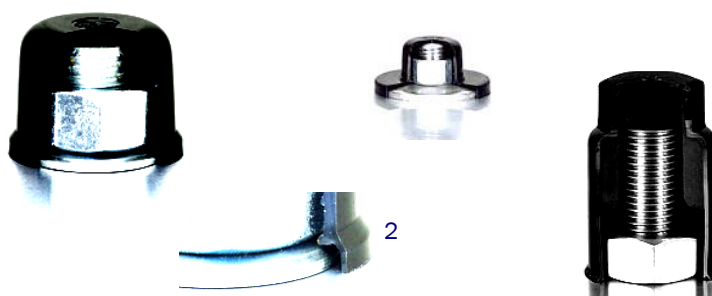

BoltRex - RS Bolt, Nut and Stud Caps

- Profesional finish, Anti-corrosion, Personal protection and Anti-vandalism
- Exellent protection against capillary moisture penetration
- Materiaal: High Quality Polyethyleen (LD-PE) with additive for UV & OZON resistance > 20 years
- Standard colour black—All RAL colours possible
- Metric sizes from M5 to M90 (UNC ¼" to UNC 3¼") in various hights
- Types with protection of washers and telescopical stud protection
- Specials with fixing on to studs instead fo nuts possible, just ask us and we'll find the solution

Telescopic design

Postbus 200
NL-5750AE, Deurne

Tel: 0031-(0)493 31 89 39
Fax: 0031-(0)493 31 89 40

info@juisma.eu
www.juisma.eu

BoltRex - RS Bolt, Nut and Stud Caps

- Profesional finish, Anti-corrosion, Personal protection and Anti-vandalism
- Exellent protection against capillary moisture penetration
- Materiaal: High Quality Polyethyleen (LD-PE) with additive for UV & OZON resistance > 20 years
- Standard colour black—All RAL colours possible
- Metric sizes from M5 to M90 (UNC ¼" to UNC 3¼") in various hights
- Types with protection of washers and telescopical stud protection
- Specials with fixing on to studs instead fo nuts possible, just ask us and we'll find the solution

Postbus 200
NL-5750AE, Deurne

Tel: 0031-(0)493 31 89 39
Fax: 0031-(0)493 31 89 40

info@juisma.eu
www.juisma.eu

BoltRex - RS Bolt, Nut and Stud Caps

- Profesional finish, Anti-corrosion, Personal protection and Anti-vandalism
- Exellent protection against capillary moisture penetration
- Materiaal: High Quality Polyethyleen (LD-PE) with additive for UV & OZON resistance > 20 years
- Standard colour black—All RAL colours possible
- Metric sizes from M5 to M90 (UNC ¼" to UNC 3¼") in various hights
- Types with protection of washers and telescopical stud protection
- Specials with fixing on to studs instead fo nuts possible, just ask us and we'll find the solution