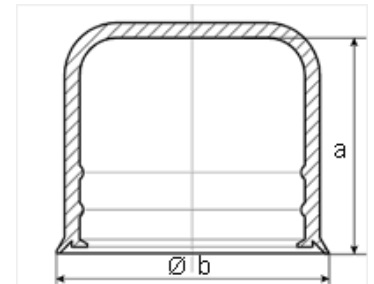

Partno.	Internal heigth (mm)	M	UNC	a (mm)	b (mm)	MOQ
Design with included protection of DIN/ISO washer possible for all sizes!						
SW55-149T	149 telescopic	M36	1-3/8"	149	70.2	1
SW55-155	155	M36	1-3/8"	155	70.2	1
SW55-192T	192 telescopic	M36	1-3/8"	192	70.2	1
SW55-201T	201 telescopic	M36	1-3/8"	201	70.2	1
SW55-255T	255 telescopic	M36	1-3/8"	225	70.2	1
SW60-57	57	M39	1-1/2"	57	78.6	1
SW60-87	87	M39	1-1/2"	87	78.6	1
SW60-97T	97 telescopic	M36	1-1/2"	97	78.6	1
SW60-107	107	M39	1-1/2"	107	78.6	1
SW60-125T	125 telescopic	M39	1-1/2"	125	78.6	1
SW60-126T	126 telescopic	M39	1-1/2"	126	78.6	1
SW60-139T	139 telescopic	M39	1-1/2"	139	78.6	1
SW60-154	154 telescopic	M39	1-1/2"	154	78.6	1
SW65-61	61	M42	1-5/8"	61	84.8	1
SW65-91	91	M42	1-5/8"	91	84.8	1
SW65-100T	100 telescopic	M42	1-5/8"	100	84.8	1
SW65-123	123	M42	1-5/8"	123	84.8	1
SW65-128T	128 telescopic	M42	1-5/8"	128	84.8	1
SW65-129T	129 telescopic	M42	1-5/8"	129	84.8	1
SW65-145	145	M42	1-5/8"	145	94.0	1
SW65-158T	158 telescopic	M42	1-5/8"	158	84.8	1
SW55-191T	191 telescopic	M42	1-5/8"	191	84.8	1
SW70-63	63	M45	1-3/4"	63	90.9	1