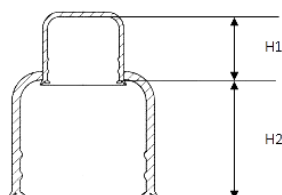

Partno.	Internal heigth (mm)	M	UNC	a (mm)	b (mm)	MOQ
Design with included protection of DIN/ISO washer possible for all sizes!						
SW46-49	49	M30	1-1/8"	49	59.5	1
SW46-79	79	M30	1-1/8"	79	59.5	1
SW46-89T	89	M30	1-1/8"	89	59.5	1
SW46-92T	92 telescopic	M30	1-1/8"	92	59.5	1
SW46-112T	112 telescopic	M30	1-1/8"	112	59.5	1
SW46-121T	121 telescopic	M30	1-1/8"	121	59.5	1
SW46-144	144	M30	1-1/8"	144	59.5	1
SW46-150T	150 telescopic	M30	1-1/8"	150	59.5	1
SW46-185T	185 telescopic	M30	1-1/8"	185	59.5	1
SW46-221T	212 telescopic	M30	1-1/8"	221	59.5	1
SW46-256T	256 telescopic	M30	1-1/8"	256	59.5	1
SW50-51	51	M33	1-1/4"	51	64.2	1
SW50-81	81	M33	1-1/4"	81	64.2	1
SW50-83T	83 telescopic	M33	1-1/4"	83	64.2	1
SW50-111T	111 telescopic	M33	1-1/4"	111	64.2	1
SW50-115T	115 telescopic	M33	1-1/4"	115	64.2	1
SW50-144T	144 telescopic	M33	1-1/4"	144	64.2	1
SW55-55	55	M36	1-3/8"	55	70.2	1
SW55-85	85	M36	1-3/8"	85	70.2	1
SW55-92T	92 telescopic	M36	1-3/8"	92	70.2	1
SW55-101T	101 telescopic	M36	1-3/8"	101	70.2	1
SW55-120T	120 telescopic	M36	1-3/8"	120	70.2	1
SW55-121T	121 telescopic	M36	1-3/8"	121	70.2	1