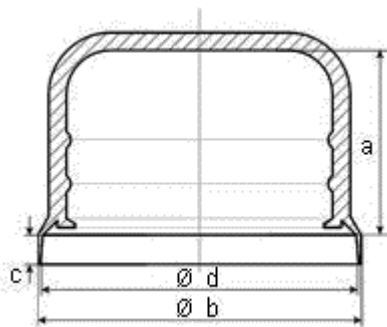

BoltRex - RS Bolt, Nut and Stud Caps TYPE SW-R

- Profesional finish, Anti-corrosion, Personal protection and Anti-vandalism
- Exellent protection against capillary moisture penetration
- Materiaal: High Quality Polyethyleen (LD-PE) with additive for UV & OZON resistance > 20 years
- Standard colour black—All RAL colours possible
- Metric sizes from M5 to M90 (UNC ¼" to UNC 3¼") in various hights
- Types with protection of washers and telescopical stud protection
- Specials with fixing on to studs instead fo nuts possible, just ask us and we'll find the solution

TYPE with protection of WASHER!

Types with washer-protection on almost all sizes possible

SWxxR

In all sizes

Info via: info@juisma.eu / Tel. +(0)493 31 89 39 / Fax +(0)493 31 89 40

Washers according to DIN ISO 7089—7091 (DIN 125/126)

The Ultimate Finish, Anti-Corrosion, Personal Protection and Anti-Vandalism

Telescopical type

10

Postbus 200
NL-5750AE, Deurne

Tel: 0031-(0)493 31 89 39
Fax: 0031-(0)493 31 89 40

info@juisma.eu
www.juisma.eu