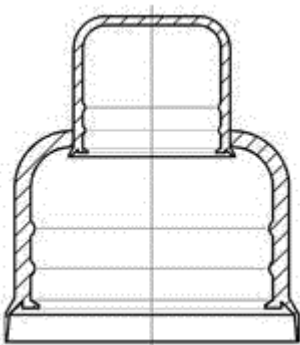

BoltRex - RS Bolt, Nut and Stud Caps TYPE SW-R

- Profesional finish, Anti-corrosion, Personal protection and Anti-vandalism
- Exellent protection against capillary moisture penetration
- Materiaal: High Quality Polyethyleen (LD-PE) with additive for UV & OZON resistance > 20 years
- Standard colour black—All RAL colours possible
- Metric sizes from M5 to M90 (UNC ¼" to UNC 3¼") in various hights
- Types with protection of washers and telescopical stud protection
- Specials with fixing on to studs instead fo nuts possible, just ask us and we'll find the solution

TYPE with protection of WASHER!

Types with washer-protection on almost all sizes possible

SWxxR

In all sizes

Info via: info@juisma.eu / Tel. +(0)493 31 89 39 / Fax +(0)493 31 89 40

Washers according to DIN ISO 7089—7091 (DIN 125/126)

The Ultimate Finish, Anti-Corrosion, Personal Protection and Anti-Vandalism

Telescopical type

10

Postbus 200
NL-5750AE, Deurne

Tel: 0031-(0)493 31 89 39
Fax: 0031-(0)493 31 89 40

info@juisma.eu
www.juisma.eu