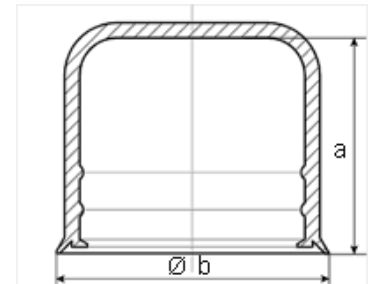

Partno.	Internal heigth (mm)	M	UNC	a (mm)	b (mm)	MOQ
Design with included protection of DIN/ISO washer possible for all sizes!						
SW46-49	49	M30	1-1/8"	49	59.5	1
SW46-79	79	M30	1-1/8"	79	59.5	1
SW46-89T	89	M30	1-1/8"	89	59.5	1
SW46-92T	92 telescopic	M30	1-1/8"	92	59.5	1
SW46-112T	112 telescopic	M30	1-1/8"	112	59.5	1
SW46-121T	121 telescopic	M30	1-1/8"	121	59.5	1
SW46-144	144	M30	1-1/8"	144	59.5	1
SW46-150T	150 telescopic	M30	1-1/8"	150	59.5	1
SW46-185T	185 telescopic	M30	1-1/8"	185	59.5	1
SW46-221T	212 telescopic	M30	1-1/8"	221	59.5	1
SW46-256T	256 telescopic	M30	1-1/8"	256	59.5	1
SW50-51	51	M33	1-1/4"	51	64.2	1
SW50-81	81	M33	1-1/4"	81	64.2	1
SW50-83T	83 telescopic	M33	1-1/4"	83	64.2	1
SW50-111T	111 telescopic	M33	1-1/4"	111	64.2	1
SW50-115T	115 telescopic	M33	1-1/4"	115	64.2	1
SW50-144T	144 telescopic	M33	1-1/4"	144	64.2	1
SW55-55	55	M36	1-3/8"	55	70.2	1
SW55-85	85	M36	1-3/8"	85	70.2	1
SW55-92T	92 telescopic	M36	1-3/8"	92	70.2	1
SW55-101T	101 telescopic	M36	1-3/8"	101	70.2	1
SW55-120T	120 telescopic	M36	1-3/8"	120	70.2	1
SW55-121T	121 telescopic	M36	1-3/8"	121	70.2	1