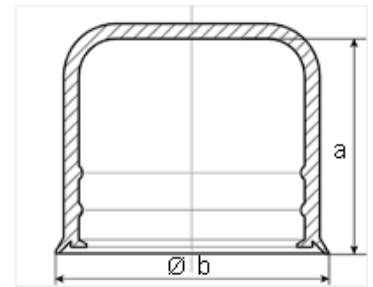

| Partno. | Internal height (mm) | M | UNC | a (mm) | b (mm) |
|---|----------------------|-----|--------|--------|--------|
| Design with included protection of DIN/ISO washer possible for all sizes! | | | | | |
| SW36-33 | 33 | M24 | 7/8" | 33 | 47.2 |
| SW36-38 | 38 | M24 | 7/8" | 38 | 47.2 |
| SW36-43 | 43 | M24 | 7/8" | 43 | 47.2 |
| SW36-52 | 52 | M24 | 7/8" | 52 | 47.2 |
| SW36-69T | 69 telescopic | M24 | 7/8" | 69 | 47.2 |
| SW36-73 | 73 | M24 | 7/8" | 73 | 47.2 |
| SW36-88T | 88 telescopic | M24 | 7/8" | 88 | 47.2 |
| SW36-99T | 99 telescopic | M24 | 7/8" | 99 | 47.2 |
| SW36-117T | 117 telescopic | M24 | 7/8" | 117 | 47.2 |
| SW36-145T | 145 telescopic | M24 | 7/8" | 145 | 47.2 |
| SW41-31 | 31 | M27 | 1" | 31 | 53.4 |
| SW41-41 | 41 | M27 | 1" | 41 | 53.4 |
| SW41-46 | 46 | M27 | 1" | 46 | 53.4 |
| SW41-51 | 51 | M27 | 1" | 51 | 53.4 |
| SW41-66T | 66 telescopic | M27 | 1" | 66 | 53.4 |
| SW41-69T | 69 telescopic | M27 | 1" | 69 | 53.4 |
| SW41-76 | 76 | M27 | 1" | 76 | 53.4 |
| SW41-98T | 98 telescopic | M27 | 1" | 98 | 53.4 |
| SW41-101T | 101 telescopic | M27 | 1" | 101 | 53.4 |
| SW41-115T | 115 telescopic | M27 | 1" | 115 | 53.4 |
| SW41-150T | 150 telescopic | M27 | 1" | 150 | 53.4 |
| SW46-34 | 34 | M30 | 1-1/8" | 34 | 59.5 |
| SW46-44 | 44 | M30 | 1-1/8" | 44 | 59.5 |