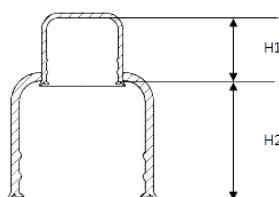

| Partno. | Internal heigth (mm) | M | UNC | a (mm) | b (mm) |
|---|----------------------|-----|------|--------|--------|
| Design with included protection of DIN/ISO washer possible for all sizes! | | | | | |
| SW27-38 | 38 | M18 | 5/8" | 38 | 36.9 |
| SW27-48T | 48 telescopic | M18 | 5/8" | 48 | 36.9 |
| SW27-53T | 53 telescopic | M18 | 5/8" | 53 | 36.9 |
| SW27-63T | 63 telescopic | M18 | 5/8" | 63 | 36.9 |
| SW27-76T | 76 telescopic | M18 | 5/8" | 76 | 36.9 |
| SW30-14 | 14 | M20 | | 14 | 40.4 |
| SW30-24 | 24 | M20 | | 24 | 40.4 |
| SW30-28 | 28 | M20 | | 28 | 40.4 |
| SW30-34 | 34 | M20 | | 34 | 40.4 |
| SW30-39 | 39 | M20 | | 39 | 40.4 |
| SW30-47 | 47 | M20 | | 47 | 40.4 |
| SW30-67T | 67 telescopic | M20 | | 67 | 40.4 |
| SW30-79 | 79 | M20 | | 79 | 40.4 |
| SW30-90T | 90 telescopic | M20 | | 90 | 40.4 |
| SW30-92T | 92 telescopic | M20 | | 92 | 40.4 |
| SW30-109T | 109 telescopic | M20 | | 109 | 40.4 |
| SW30-120 | 120 | M20 | | 120 | 40.4 |
| SW30-175T | 175 telescopic | M20 | | 175 | 40.4 |
| SW32-27 | 27 | M22 | 3/4" | 27 | 42.1 |
| SW32-37 | 37 | M22 | 3/4" | 37 | 42.1 |
| SW32-70T | 70 telescopic | M22 | 3/4" | 70 | 42.1 |
| SW32-95T | 95 telescopic | M22 | 3/4" | 95 | 42.1 |
| SW36-28 | 28 | M24 | 7/8" | 28 | 47.2 |