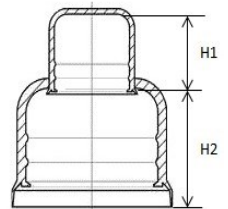

Partno.	Total internal height (mm)	M	UNC	H1 (mm)	H2 (mm)	Washer height (mm)	Washer OD (mm)
SW50R-41	41	M33	1.1/4"		41	5.0	60.0
SW50R-56	56	M33	1.1/4"		56	5.0	60.0
SW50R-86	86	M33	1.1/4"		86	5.0	60.0
SW50R-88T	88 telescopic	M33	1.1/4"	37	56	5.0	60.0
SW50R-116T	116 telescopic	M33	1.1/4"	37	86	5.0	60.0
SW50R-195T	195 telescopic	M33	1.1/4"	120	86	5.0	60.0
SW55R-60	60	M36	1.3/8"		60	5.0	66.0
SW55R-90	90	M36	1.3/8"		90	5.0	66.0
SW55R-97T	97 telescopic	M36	1.3/8"	43	60	5.0	66.0
SW55R-125T	125 telescopic	M36	1.3/8"	43	90	5.0	66.0
SW55R-126T	126 telescopic	M36	1.3/8"	73	60	5.0	66.0
SW55R-154T	154 telescopic	M36	1.3/8"	73	90	5.0	66.0
SW55R-160	160	M36	1.3/8"		160	5.0	66.0
SW55R-200T	200 telescopic	M36	1.3/8"	52	160	5.0	66.0
SW55R-221T	221 telescopic	M36	1.3/8"	73	160	5.0	66.0
SW60R-63	63	M39	1.1/2"		63	6.0	72.0
SW60R-93	93	M39	1.1/2"		93	6.0	72.0
SW60R-130T	130 telescopic	M39	1.1/2"	76	63	6.0	72.0
SW60R-160T	160 telescopic	M39	1.1/2"	76	93	6.0	72.0
SW70R-70	70	M45	1.3/4"		70	7.0	88.0
SW70R-100	100	M45	1.3/4"		100	7.0	88.0
SW70R-112T	112 telescopic	M45	1.3/4"	79	70	7.0	88.0
SW70R-140	140	M45	1.3/4"		140	7.0	88.0
SW70R-141T	141 telescopic	M45	1.3/4"	79	70	7.0	88.0

13

Juisma SP
plastic protection & fixing specialists

P.O. box 200
NL-5750AE, Deurne

Tel: +31-(0)493 31 89 39
Fax: +31-(0)493 31 89 40

info@juisma.eu
www.juisma.eu