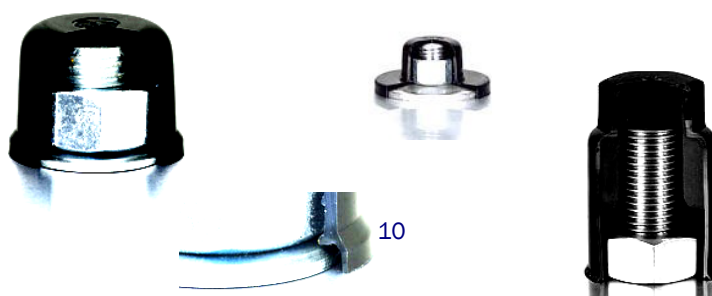

BoltRex - RS Bolt, Nut and Stud Caps with Washer protection

- Professional finish, Anti-corrosion (no capillary penetration), Personal protection and Anti-vandalism
- For Nut or Bolt head with **Washer** in accordance with **DIN ISO 7089—7091 (DIN125/125)**
- Material: High Quality Polyethylene (LD-PE) with additive for UV & OZON resistance > 20 years
- Standard colour black—All RAL colours possible
- Metric sizes from M5 to M90 (UNC ¼" to UNC 3¼") in various heights
- Specials with fixing on to studs instead of nuts possible, just ask us and we'll find the solution

Partno.	Total internal height (mm)	M	UNC	H1 (mm)	H2 (mm)	Washer height (mm)	Washer OD (mm)
SW7R-5	5	M4			5	0.8	9.0
SW8R-6	6	M5			6	1.0	10.0
SW10R-7	7	M6			7	1.6	12.0
SW10R-13	13	M6			13	1.6	12.0
SW10R-18	18	M6			18	1.6	12.0
SW11R-13	13				13	1.4	14.7
SW13R-10	10	M8	1/4"		10	1.6	16.0
SW13R-14	14	M8	1/4"		14	1.6	16.0
SW13R-19	19	M8	1/4"		19	1.6	16.0
SW13R-29	29	M8	1/4"		29	1.6	16.0
SW17R-12	12	M10	3/8"		12	2.0	20.0
SW17R-17	17	M10	3/8"		17	2.0	20.0
SW17R-47	47	M10	3/8"		47	2.0	20.0
SW19R-15	15	M12	7/16"		15	2.5	40.0
SW19R-20	20	M12	7/16"		20	2.5	40.0
SW19R-25	25	M12	7/16"		25	2.5	40.0
SW19R-40	40	M12	7/16"		40	2.5	40.0
SW22R-22	22	M14	1/2"		22	2.5	28.0
SW22R-37	37	M14	1/2"		37	2.5	28.0
SW22R-48T	48 telescopic	M14	1/2"	15	37	2.5	28.0
SW22R-53T	53 telescopic	M14	1/2"	20	37	2.5	28.0
SW22R-57T	57 telescopic	M14	1/2"	24	37	2.5	28.0
SW24R-19	19	M16	9/16"		19	3.0	30.0
SW24R-24	24	M16	9/16"		24	3.0	30.0

Juisma SP
plastic protection & fixing specialists

P.O. box 200
NL-5750AE, Deurne

Tel: +31-(0)493 31 89 39
Fax: +31-(0)493 31 89 40

info@juisma.eu
www.juisma.eu