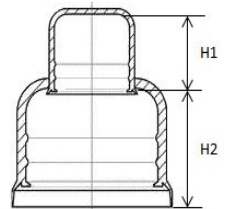

Partno.	Total internal height (mm)	M	UNC	H1 (mm)	H2 (mm)	Washer height (mm)	Washer OD (mm)
SW24R-29	29	M16	9/16"		29	3.0	30.0
SW24R-34	34	M16	9/16"		34	3.0	30.0
SW24R-54	54	M16	9/16"		54	3.0	30.0
SW24R-69	69	M16	9/16"		69	3.0	30.0
SW24R-73T	73 telescopic	M16	9/16"	24	54	3.0	30.0
SW24R-85T	85 telescopic	M16	9/16"	20	69	3.0	30.0
SW24R-89T	89 telescopic	M16	9/16"	24	69	3.0	30.0
SW27R-26	26	M18	5/8"		44	3.0	34.0
SW27R-44T	44 telescopic	M18	5/8"	22	26	3.0	34.0
SW27R-49T	49 telescopic	M18	5/8"	27	26	3.0	34.0
SW27R-72T	72 telescopic	M18	5/8"	50	26	3.0	34.0
SW30R-25	25	M20			25	3.0	37.0
SW30R-30	30	M20			30	3.0	37.0
SW30R-37	37	M20			37	3.0	37.0
SW30R-40	40	M20			40	3.0	37.0
SW30R-52	52	M20			52	3.0	37.0
SW30R-70T	70 telescopic	M20		35	37	3.0	37.0
SW30R-82	82	M20			82	3.0	37.0
SW30R-95T	95 telescopic	M20		64	37	3.0	37.0
SW30R-102T	102 telescopic	M20		24	82	3.0	37.0
SW30R-112T	112 telescopic	M20		35	82	3.0	37.0
SW30R-115T	115 telescopic	M20		64	52	3.0	37.0
SW32R-40	40	M22	3/4"		40	3.0	39.0
SW32R-73T	73 telescopic	M22	3/4"	35	40	3.0	39.0

11

Juisma SP
plastic protection & fixing specialists

P.O. box 200
NL-5750AE, Deurne

Tel: +31-(0)493 31 89 39
Fax: +31-(0)493 31 89 40

info@juisma.eu
www.juisma.eu