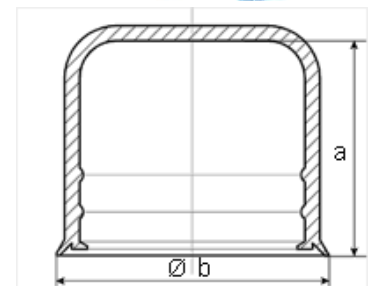

| Partno. | Internal heighth (mm) | M | UNC | a (mm) | b (mm) |
|---|-----------------------|-----|-------|--------|--------|
| Design with included protection of DIN/ISO washer possible for all sizes! | | | | | |
| SW8-5 | 5 | M5 | | 5 | 12.0 |
| SW8-10 | 10 | M5 | | 10 | 12.0 |
| SW10-6 | 6 | M6 | | 6 | 15.0 |
| SW10-11 | 11 | M6 | | 11 | 15.0 |
| SW10-16 | 16 | M6 | | 16 | 15.0 |
| SW10-34 | 34 | M6 | | 34 | 15.0 |
| SW12-7 | 7 | | | 7 | 17.7 |
| SW13-8 | 8 | M8 | 1/4" | 8 | 18.5 |
| SW13-13 | 13 | M8 | 1/4" | 13 | 18.5 |
| SW13-18 | 18 | M8 | 1/4" | 18 | 18.5 |
| SW13-27 | 27 | M8 | 1/4" | 27 | 18.5 |
| SW17-10 | 10 | M10 | 3/8" | 10 | 23.5 |
| SW17-15 | 15 | M10 | 3/8" | 15 | 23.5 |
| SW17-20 | 20 | M10 | 3/8" | 20 | 23.5 |
| SW17-24 | 24 | M10 | 3/8" | 24 | 23.5 |
| SW17-29 | 29 | M10 | 3/8" | 29 | 23.5 |
| SW17-45 | 45 | M10 | 3/8" | 45 | 23.5 |
| SW19-12 | 12 | M12 | 7/16" | 12 | 26.1 |
| SW19-17 | 17 | M12 | 7/16" | 17 | 26.1 |
| SW19-22 | 22 | M12 | 7/16" | 22 | 26.1 |
| SW19-27 | 27 | M12 | 7/16" | 27 | 26.1 |
| SW19-37 | 37 | M12 | 7/16" | 37 | 26.1 |
| SW19-50 | 50 | M12 | 7/16" | 50 | 26.1 |