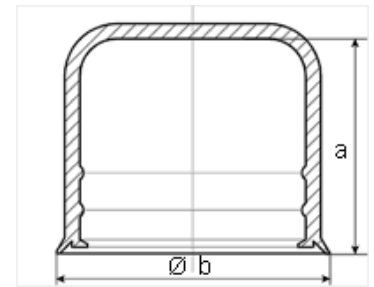

| Partno. | Internal heigth (mm) | M | UNC | a (mm) | b (mm) |
|---|----------------------|-----|--------|--------|--------|
| Design with included protection of DIN/ISO washer possible for all sizes! | | | | | |
| SW70-93 | 93 | M45 | 1-3/4" | 93 | 90.9 |
| SW70-105T | 105 telescopic | M45 | 1-3/4" | 105 | 90.9 |
| SW70-113 | 113 | M45 | 1-3/4" | 113 | 90.9 |
| SW70-133T | 133 telescopic | M45 | 1-3/4" | 133 | 90.9 |
| SW70-134T | 134 telescopic | M45 | 1-3/4" | 134 | 90.9 |
| SW70-163T | 163 telescopic | M45 | 1-3/4" | 163 | 90.9 |
| SW75-66 | 66 | M48 | 1-7/8" | 66 | 97.0 |
| SW75-96 | 96 | M48 | 1-7/8" | 96 | 97.0 |
| SW75-108T | 108 telescopic | M48 | 1-7/8" | 108 | 97.0 |
| SW75-137T | 137 telescopic | M48 | 1-7/8" | 137 | 97.0 |
| SW75-138T | 138 telescopic | M48 | 1-7/8" | 138 | 97.0 |
| SW75-166T | 166 telescopic | M48 | 1-7/8" | 166 | 97.0 |
| SW75-230T | 230 telescopic | M48 | 1-7/8" | 230 | 97.0 |
| SW80-70 | 70 | M52 | 2" | 70 | 105.0 |
| SW80-114T | 114 telescopic | M52 | 2" | 114 | 105.0 |
| SW80-130 | 130 | M52 | 2" | 130 | 105.0 |
| SW80-142T | 142 telescopic | M52 | 2" | 142 | 105.0 |
| SW80-171T | 171 telescopic | M52 | 2" | 171 | 105.0 |
| SW80-201T | 201 telescopic | M52 | 2" | 201 | 105.0 |
| SW85-74 | 74 | M56 | | 74 | 109.0 |
| SW85-122T | 122 telescopic | M56 | | 122 | 109.0 |
| SW85-134 | 134 | M56 | | 134 | 109.0 |
| SW85-150T | 150 telescopic | M56 | | 150 | 109.0 |