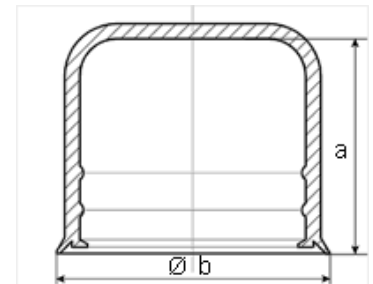

BoltRex - RS Bolt, Nut and Stud Caps

- Profesional finish, Anti-corrosion, Personal protection and Anti-vandalism
- Exellent protection against capillary moisture penetration
- Materiaal: High Quality Polyethyleen (LD-PE) with additive for UV & OZON resistance > 20 years
- Standard colour black—All RAL colours possible

Partno.	Internal heighth (mm)	M	UNC	a (mm)	b (mm)
Design with included protection of DIN/ISO washer possible for all sizes!					
SW105-176T	176 telescopic	M72		176	135.0
SW105-204T	204 telescopic	M72		204	135.0
SW105-233T	233 telescopic	M72		233	135.0
SW105-270T	270 telescopic	M72		270	135.0
SW107-95	95	M76	2-3/4"	95	137.0
SW107-145T	145 telescopic	M76	2-3/4"	145	137.0
SW107-205T	205 telescopic	M76	2-3/4"	205	137.0
SW115-97	97	M80		97	152.0
SW115-151T	151 telescopic	M80		151	152.0
SW115-180	180	M80		151	152.0
SW115-211T	211 telescopic	M80		211	152.0
SW115-234T	234 telescopic	M80		234	152.0
SW115-294T	294 telescopic	M80		294	152.0
SW117-100	100	M85	3"	100	155.0
SW117-158T	158 telescopic	M85	3"	158	155.0
SW117-220T	220 telescopic	M85	3"	158	155.0
SW130-100	100	M90	3-1/4"	100	173.0
SW130-166T	166 telescopic	M90	3-1/4"	166	173.0
SW130-223T	223 telescopic	M90	3-1/4"	223	173.0
SW...-....	On request...				
RAL colour??	On request...				

Telescopic design

P.O. box 200
NL-5750AE, Deurne

Tel: +31-(0)493 31 89 39
Fax: +31-(0)493 31 89 40

info@juisma.eu
www.juisma.eu