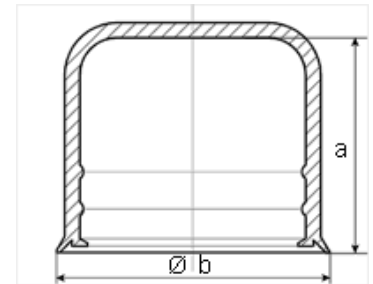

| Partno. | Internal heighth (mm) | M | UNC | a (mm) | b (mm) |
|---|-----------------------|-----|-------|--------|--------|
| Design with included protection of DIN/ISO washer possible for all sizes! | | | | | |
| SW22-11 | 11 | M14 | 1/2" | 11 | 29.0 |
| SW22-14 | 14 | M14 | 1/2" | 14 | 30.3 |
| SW22-35 | 35 | M14 | 1/2" | 35 | 30.3 |
| SW22-40T | 40 telescopic | M14 | 1/2" | 40 | 30.3 |
| SW22-44 | 44 | M14 | 1/2" | 44 | 30.3 |
| SW22-51T | 51 telescopic | M14 | 1/2" | 51 | 30.3 |
| SW22-60T | 60 telescopic | M14 | 1/2" | 60 | 30.3 |
| SW22-64 | 64 | M14 | 1/2" | 64 | 30.3 |
| SW22-77T | 77 telescopic | M14 | 1/2" | 77 | 30.3 |
| SW22-87T | 87 telescopic | M14 | 1/2" | 87 | 30.3 |
| SW24-11 | 11 | M16 | 9/16" | 11 | 32.3 |
| SW24-21 | 21 | M16 | 9/16" | 21 | 32.3 |
| SW24-26 | 26 | M16 | 9/16" | 26 | 32.3 |
| SW24-31 | 31 | M16 | 9/16" | 31 | 32.3 |
| SW24-41 | 41 | M16 | 9/16" | 41 | 32.3 |
| SW24-41T | 41 telescopic | M16 | 9/16" | 41 | 32.3 |
| SW24-51 | 51 telescopic | M16 | 9/16" | 51 | 32.3 |
| SW24-62T | 62 telescopic | M16 | 9/16" | 62 | 32.3 |
| SW24-66T | 66 telescopic | M16 | 9/16" | 66 | 32.3 |
| SW24-70T | 70 telescopic | M16 | 9/16" | 70 | 32.3 |
| SW24-87T | 87 telescopic | M16 | 9/16" | 87 | 32.3 |
| SW27-23 | 23 | M18 | 5/8" | 23 | 36.9 |
| SW27-30 | 30 | M18 | 5/8" | 30 | 36.9 |