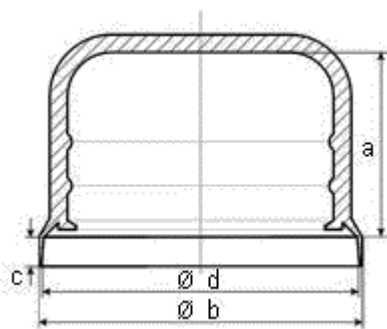

BoltRex - RS & RT Bolt, Nut, Washer and Stud Caps

- Profesional finish, Anti-corrosion, Personal protection and Anti-vandalism
- Exellent protection against capillary moisture penetration
- Materiaal: High Quality Polyethylen (LD-PE) with additive for UV & OZON resistance > 20 years
- Standard colour black—All RAL colours possible
- Metric sizes from M5 to M90 (UNC ¼" to UNC 3¼") in various hights
- Types with protection of washers and telescopical stud protection
- Specials with fixing on to studs instead fo nuts possible, just ask us and we'll find the solution

TYPE with protection of WASHER!

Protection on almost all sizes possible

SWxxxxx

BOLTREX RS RT in all sizes

Info via: info@juisma.eu / Tel. +(0)493 31 89 39 / Fax +(0)493 31 89 40

Washers protection according to DIN ISO 7089—7091 (DIN 125/126)

The Ultimate Finish, Anti-Corrosion, Personal Protection and Anti-Vandalism

Anti Corrosion FHT2-GREASE

High quality anti-corrosion grease for longlasting protection!

Supplied in packs per 900g or 5 kg

16

P.O. box 200
NL-5750AE, Deurne

Tel: +31-(0)493 31 89 39
Fax: +31-(0)493 31 89 40

info@juisma.eu
www.juisma.eu