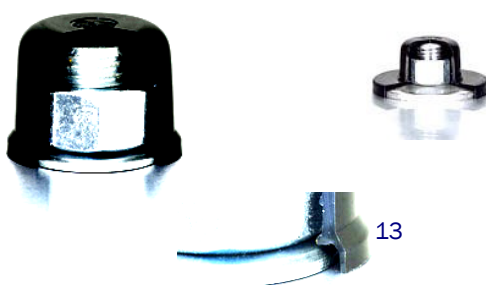

Partno.	Total internal height (mm)	M	UNC	H1 (mm)	H2 (mm)	Washer height (mm)	Washer OD (mm)
SW50R-41	41	M33	1.1/4"		41	5.0	60.0
SW50R-56	56	M33	1.1/4"		56	5.0	60.0
SW50R-86	86	M33	1.1/4"		86	5.0	60.0
SW50R-88T	88 telescopic	M33	1.1/4"	37	56	5.0	60.0
SW50R-116T	116 telescopic	M33	1.1/4"	37	86	5.0	60.0
SW50R-195T	195 telescopic	M33	1.1/4"	120	86	5.0	60.0
SW55R-60	60	M36	1.3/8"		60	5.0	66.0
SW55R-90	90	M36	1.3/8"		90	5.0	66.0
SW55R-97T	97 telescopic	M36	1.3/8"	43	60	5.0	66.0
SW55R-125T	125 telescopic	M36	1.3/8"	43	90	5.0	66.0
SW55R-126T	126 telescopic	M36	1.3/8"	73	60	5.0	66.0
SW55R-154T	154 telescopic	M36	1.3/8"	73	90	5.0	66.0
SW55R-160	160	M36	1.3/8"		160	5.0	66.0
SW55R-200T	200 telescopic	M36	1.3/8"	52	160	5.0	66.0
SW55R-221T	221 telescopic	M36	1.3/8"	73	160	5.0	66.0
SW60R-63	63	M39	1.1/2"		63	6.0	72.0
SW60R-93	93	M39	1.1/2"		93	6.0	72.0
SW60R-130T	130 telescopic	M39	1.1/2"	76	63	6.0	72.0
SW60R-160T	160 telescopic	M39	1.1/2"	76	93	6.0	72.0
SW70R-70	70	M45	1.3/4"		70	7.0	88.0
SW70R-100	100	M45	1.3/4"		100	7.0	88.0
SW70R-112T	112 telescopic	M45	1.3/4"	79	70	7.0	88.0
SW70R-140	140	M45	1.3/4"		140	7.0	88.0
SW70R-141T	141 telescopic	M45	1.3/4"	79	70	7.0	88.0

13

Juisma SP
plastic protection & fixing specialists

P.O. box 200
NL-5750AE, Deurne

Tel: +31-(0)493 31 89 39
Fax: +31-(0)493 31 89 40

info@juisma.eu
www.juisma.eu