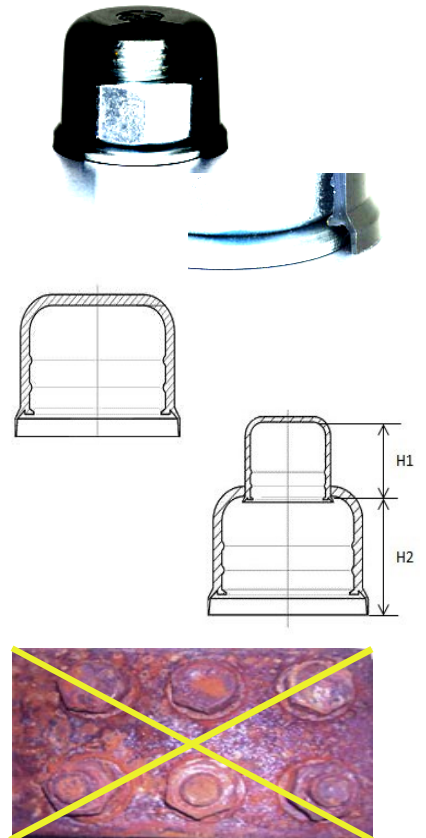

Partno.	Total internal height (mm)	M	UNC	H1 (mm)	H2 (mm)	Washer height (mm)	Washer OD (mm)
SW100R-193T	193 telescopic	M68	2.1/2"	63	150	10.0	120.0
SW100R-223T	223 telescopic	M68	2.1/2"	93	150	10.0	120.0
SW105R-160	160	M72			160	10.0	125.0
SW105R-206T	206 telescopic	M72		66	160	10.0	125.0
SW105R-236T	236 telescopic	M72		96	160	10.0	125.0
SW107R-105	105	M76	2.3/4"		105	11.0	137.0
SW107R-156T	156 telescopic	M76	2.3/4"	70	105	11.0	137.0
SW107R-226T	226 telescopic	M76	2.3/4"	130	105	11.0	137.0
SW117R-115	115	M85	3"		115	15.0	149.0
SW117R-173T	173 telescopic	M85	3"	78	115	15.0	149.0
SW117R-235T	235 telescopic	M85	3"	140	115	15.0	149.0
SW130R-125	125	M90	3.1/4"		125	15.0	159.0
SW130R-181T	181 telescopic	M90	3.1/4"	86	125	15.0	159.0
SW130R-238T	238 telescopic	M90	3.1/4"	143	125	15.0	159.0

Next to the standard sizes we can produce any other size you like.
Please send a request through email, phone or fax...

Other materials possible on standard protection caps: **PA—PP—TEEE—ETFE**

Standard colour is black (RAL 9005) but any RAL colour is possible on any quantity

Extra protection by special grease: **AC-FHT2** long time anti corrosion (sea-water)

Juisma SP
plastic protection & fixing specialists

P.O. box 200
NL-5750AE, Deurne

Tel: +31-(0)493 31 89 39
Fax: +31-(0)493 31 89 40

info@juisma.eu
www.juisma.eu