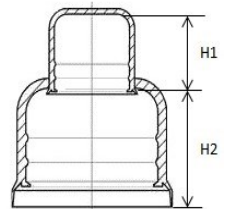

Partno.	Total internal height (mm)	M	UNC	H1 (mm)	H2 (mm)	Washer height (mm)	Washer OD (mm)
SW32R-98T	98 telescopic	M22	3/4"	64	40	3.0	39.0
SW36R-32	32	M24	7/8"		32	4.0	44.0
SW36R-42	42	M24	7/8"		42	4.0	44.0
SW36R-56	56	M24	7/8"		56	4.0	44.0
SW36R-77	77	M24	7/8"		77	4.0	44.0
SW36R-83T	83 telescopic	M24	7/8"	31	56	4.0	44.0
SW36R-102T	102 telescopic	M24	7/8"	31	77	4.0	44.0
SW36R-103T	103 telescopic	M24	7/8"	51	56	4.0	44.0
SW36R-120	120	M24	7/8"		120	4.0	44.0
SW36R-121T	121 telescopic	M24	7/8"	51	77	4.0	44.0
SW36R-138T	138 telescopic	M24	7/8"	69	77	4.0	44.0
SW41R-35	35	M27	1"		35	4.0	50.0
SW41R-45	45	M27	1"		45	4.0	50.0
SW41R-70T	70 telescopic	M27	1"	30	45	4.0	50.0
SW41R-80	80	M27	1"		80	4.0	50.0
SW41R-105T	105 telescopic	M27	1"	30	80	4.0	50.0
SW46R-38	38	M30	1.1/8"		38	4.0	56.0
SW46R-53	53	M30	1.1/8"		53	4.0	56.0
SW46R-83	83	M30	1.1/8"		83	4.0	56.0
SW46R-87T	87 telescopic	M30	1.1/8"	39	53	4.0	56.0
SW46R-96T	96 telescopic	M30	1.1/8"	47	53	4.0	56.0
SW46R-115T	115 telescopic	M30	1.1/8"	39	83	4.0	56.0
SW46R-124T	124 telescopic	M30	1.1/8"	47	83	4.0	56.0
SW46R-155T	155 telescopic	M30	1.1/8"	79	83	4.0	56.0

12

Juisma SP
plastic protection & fixing specialists

P.O. box 200
NL-5750AE, Deurne

Tel: +31-(0)493 31 89 39
Fax: +31-(0)493 31 89 40

info@juisma.eu
www.juisma.eu