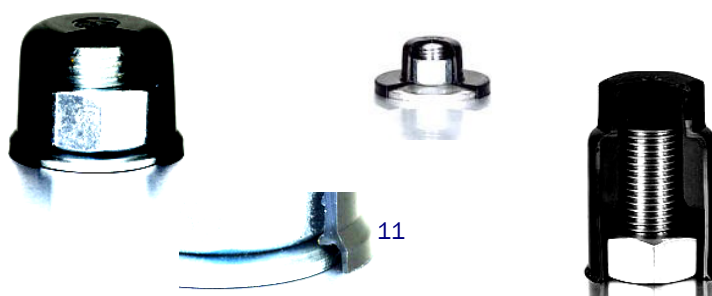

Partno.	Total internal height (mm)	M	UNC	H1 (mm)	H2 (mm)	Washer height (mm)	Washer OD (mm)
SW24R-29	29	M16	9/16"		29	3.0	30.0
SW24R-34	34	M16	9/16"		34	3.0	30.0
SW24R-54	54	M16	9/16"		54	3.0	30.0
SW24R-69	69	M16	9/16"		69	3.0	30.0
SW24R-73T	73 telescopic	M16	9/16"	24	54	3.0	30.0
SW24R-85T	85 telescopic	M16	9/16"	20	69	3.0	30.0
SW24R-89T	89 telescopic	M16	9/16"	24	69	3.0	30.0
SW27R-26	26	M18	5/8"		44	3.0	34.0
SW27R-44T	44 telescopic	M18	5/8"	22	26	3.0	34.0
SW27R-49T	49 telescopic	M18	5/8"	27	26	3.0	34.0
SW27R-72T	72 telescopic	M18	5/8"	50	26	3.0	34.0
SW30R-25	25	M20			25	3.0	37.0
SW30R-30	30	M20			30	3.0	37.0
SW30R-37	37	M20			37	3.0	37.0
SW30R-40	40	M20			40	3.0	37.0
SW30R-52	52	M20			52	3.0	37.0
SW30R-70T	70 telescopic	M20		35	37	3.0	37.0
SW30R-82	82	M20			82	3.0	37.0
SW30R-95T	95 telescopic	M20		64	37	3.0	37.0
SW30R-102T	102 telescopic	M20		24	82	3.0	37.0
SW30R-112T	112 telescopic	M20		35	82	3.0	37.0
SW30R-115T	115 telescopic	M20		64	52	3.0	37.0
SW32R-40	40	M22	3/4"		40	3.0	39.0
SW32R-73T	73 telescopic	M22	3/4"	35	40	3.0	39.0

11

Juisma SP
plastic protection & fixing specialists

P.O. box 200
NL-5750AE, Deurne

Tel: +31-(0)493 31 89 39
Fax: +31-(0)493 31 89 40

info@juisma.eu
www.juisma.eu