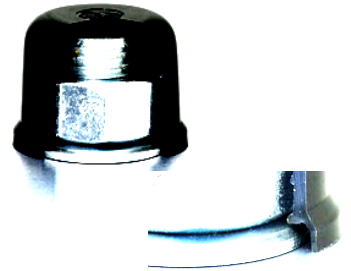

Partno.	Total internal height (mm)	M	UNC	H1 (mm)	H2 (mm)	Washer height (mm)	Washer OD (mm)
SW24R-29	29	M16	9/16"		29	3.0	30.0
SW24R-34	34	M16	9/16"		34	3.0	30.0
SW24R-54	54	M16	9/16"		54	3.0	30.0
SW24R-69	69	M16	9/16"		69	3.0	30.0
SW24R-73T	73 telescopic	M16	9/16"	24	54	3.0	30.0
SW24R-85T	85 telescopic	M16	9/16"	20	69	3.0	30.0
SW24R-89T	89 telescopic	M16	9/16"	24	69	3.0	30.0
SW27R-26	26	M18	5/8"		44	3.0	34.0
SW27R-44T	44 telescopic	M18	5/8"	22	26	3.0	34.0
SW27R-49T	49 telescopic	M18	5/8"	27	26	3.0	34.0
SW27R-72T	72 telescopic	M18	5/8"	50	26	3.0	34.0
SW30R-25	25	M20			25	3.0	37.0
SW30R-30	30	M20			30	3.0	37.0
SW30R-37	37	M20			37	3.0	37.0
SW30R-40	40	M20			40	3.0	37.0
SW30R-52	52	M20			52	3.0	37.0
SW30R-70T	70 telescopic	M20		35	37	3.0	37.0
SW30R-82	82	M20			82	3.0	37.0
SW30R-95T	95 telescopic	M20		64	37	3.0	37.0
SW30R-102T	102 telescopic	M20		24	82	3.0	37.0
SW30R-112T	112 telescopic	M20		35	82	3.0	37.0
SW30R-115T	115 telescopic	M20		64	52	3.0	37.0
SW32R-40	40	M22	3/4"		40	3.0	39.0
SW32R-73T	73 telescopic	M22	3/4"	35	40	3.0	39.0

11

Juisma SP
plastic protection & fixing specialists

P.O. box 200
NL-5750AE, Deurne

Tel: +31-(0)493 31 89 39
Fax: +31-(0)493 31 89 40

info@juisma.eu
www.juisma.eu