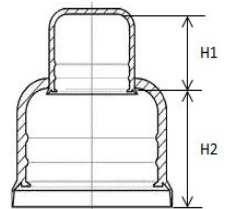

Partno.	Total internal height (mm)	M	UNC	H1 (mm)	H2 (mm)	Washer height (mm)	Washer OD (mm)
SW70R-142T	142 telescopic	M45	1.3/4"	49	100	7.0	88.0
SW70R-171T	171 telescopic	M45	1.3/4"	79	100	7.0	88.0
SW70R-182T	182 telescopic	M45	1.3/4"	49	140	7.0	88.0
SW70R-211T	211 telescopic	M45	1.3/4"	79	140	7.0	88.0
SW75R-74	74	M48	1.7/8"		74	8.0	92.0
SW75R-103	103	M48	1.7/8"		103	8.0	92.0
SW75R-116	116	M48	1.7/8"		116	8.0	92.0
SW75R-116T	116 telescopic	M48	1.7/8"	49	74	8.0	92.0
SW75R-143T	143 telescopic	M48	1.7/8"	49	103	8.0	92.0
SW75R-145T	145 telescopic	M48	1.7/8"	79	74	8.0	92.0
SW75R-172T	172 telescopic	M48	1.7/8"	79	103	8.0	92.0
SW80R-139	139	M52	2"		139	8.0	98.0
SW80R-175T	175 telescopic	M52	2"	51	139	8.0	98.0
SW80R-205T	205 telescopic	M52	2"	81	39	8.0	98.0
SW85R-83	83	M56			83	9.0	105.0
SW85R-130T	130 telescopic	M56		55	83	9.0	105.0
SW85R-158T	158 telescopic	M56		85	83	9.0	105.0
SW90R-83	83	M60	2.1/4"		83	9.0	110.0
SW90R-125T	125 telescopic	M60	2.1/4"	57	83	9.0	110.0
SW90R-155T	155 telescopic	M60	2.1/4"	87	83	9.0	110.0
SW95R-140	140	M64			140	9.0	115.0
SW95R-181T	181 telescopic	M64		61	140	9.0	115.0
SW95R-211T	211 telescopic	M64		91	140	9.0	115.0
SW100R-150	150	M68	2.1/2"		150	10.0	120.0

14

Juisma SP
plastic protection & fixing specialists

P.O. box 200
NL-5750AE, Deurne

Tel: +31-(0)493 31 89 39
Fax: +31-(0)493 31 89 40

info@juisma.eu
www.juisma.eu