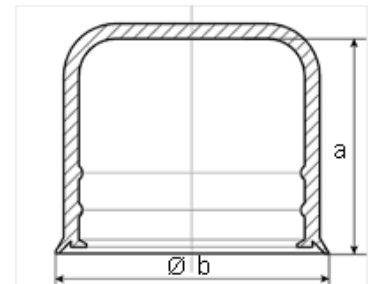

| Partno. | Internal heigth (mm) | M | UNC | a (mm) | b (mm) |
|---|----------------------|-----|------|--------|--------|
| Design with included protection of DIN/ISO washer possible for all sizes! | | | | | |
| SW27-38 | 38 | M18 | 5/8" | 38 | 36.9 |
| SW27-48T | 48 telescopic | M18 | 5/8" | 48 | 36.9 |
| SW27-53T | 53 telescopic | M18 | 5/8" | 53 | 36.9 |
| SW27-63T | 63 telescopic | M18 | 5/8" | 63 | 36.9 |
| SW27-76T | 76 telescopic | M18 | 5/8" | 76 | 36.9 |
| SW30-14 | 14 | M20 | | 14 | 40.4 |
| SW30-24 | 24 | M20 | | 24 | 40.4 |
| SW30-28 | 28 | M20 | | 28 | 40.4 |
| SW30-34 | 34 | M20 | | 34 | 40.4 |
| SW30-39 | 39 | M20 | | 39 | 40.4 |
| SW30-47 | 47 | M20 | | 47 | 40.4 |
| SW30-67T | 67 telescopic | M20 | | 67 | 40.4 |
| SW30-79 | 79 | M20 | | 79 | 40.4 |
| SW30-90T | 90 telescopic | M20 | | 90 | 40.4 |
| SW30-92T | 92 telescopic | M20 | | 92 | 40.4 |
| SW30-109T | 109 telescopic | M20 | | 109 | 40.4 |
| SW30-120 | 120 | M20 | | 120 | 40.4 |
| SW30-175T | 175 telescopic | M20 | | 175 | 40.4 |
| SW32-27 | 27 | M22 | 3/4" | 27 | 42.1 |
| SW32-37 | 37 | M22 | 3/4" | 37 | 42.1 |
| SW32-70T | 70 telescopic | M22 | 3/4" | 70 | 42.1 |
| SW32-95T | 95 telescopic | M22 | 3/4" | 95 | 42.1 |
| SW36-28 | 28 | M24 | 7/8" | 28 | 47.2 |