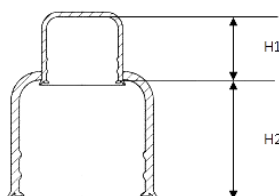

| Partno. | Internal height (mm) | M | UNC | a (mm) | b (mm) |
|---|----------------------|-----|--------|--------|--------|
| Design with included protection of DIN/ISO washer possible for all sizes! | | | | | |
| SW36-33 | 33 | M24 | 7/8" | 33 | 47.2 |
| SW36-38 | 38 | M24 | 7/8" | 38 | 47.2 |
| SW36-43 | 43 | M24 | 7/8" | 43 | 47.2 |
| SW36-52 | 52 | M24 | 7/8" | 52 | 47.2 |
| SW36-69T | 69 telescopic | M24 | 7/8" | 69 | 47.2 |
| SW36-73 | 73 | M24 | 7/8" | 73 | 47.2 |
| SW36-88T | 88 telescopic | M24 | 7/8" | 88 | 47.2 |
| SW36-99T | 99 telescopic | M24 | 7/8" | 99 | 47.2 |
| SW36-117T | 117 telescopic | M24 | 7/8" | 117 | 47.2 |
| SW36-145T | 145 telescopic | M24 | 7/8" | 145 | 47.2 |
| SW41-31 | 31 | M27 | 1" | 31 | 53.4 |
| SW41-41 | 41 | M27 | 1" | 41 | 53.4 |
| SW41-46 | 46 | M27 | 1" | 46 | 53.4 |
| SW41-51 | 51 | M27 | 1" | 51 | 53.4 |
| SW41-66T | 66 telescopic | M27 | 1" | 66 | 53.4 |
| SW41-69T | 69 telescopic | M27 | 1" | 69 | 53.4 |
| SW41-76 | 76 | M27 | 1" | 76 | 53.4 |
| SW41-98T | 98 telescopic | M27 | 1" | 98 | 53.4 |
| SW41-101T | 101 telescopic | M27 | 1" | 101 | 53.4 |
| SW41-115T | 115 telescopic | M27 | 1" | 115 | 53.4 |
| SW41-150T | 150 telescopic | M27 | 1" | 150 | 53.4 |
| SW46-34 | 34 | M30 | 1-1/8" | 34 | 59.5 |
| SW46-44 | 44 | M30 | 1-1/8" | 44 | 59.5 |