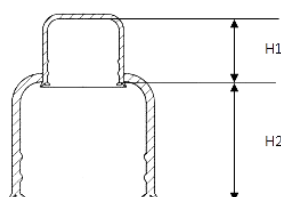

| Partno. | Internal height (mm) | M | UNC | a (mm) | b (mm) |
|---|----------------------|-----|--------|--------|--------|
| Design with included protection of DIN/ISO washer possible for all sizes! | | | | | |
| SW46-49 | 49 | M30 | 1-1/8" | 49 | 59.5 |
| SW46-79 | 79 | M30 | 1-1/8" | 79 | 59.5 |
| SW46-89T | 89 | M30 | 1-1/8" | 89 | 59.5 |
| SW46-92T | 92 telescopic | M30 | 1-1/8" | 92 | 59.5 |
| SW46-112T | 112 telescopic | M30 | 1-1/8" | 112 | 59.5 |
| SW46-121T | 121 telescopic | M30 | 1-1/8" | 121 | 59.5 |
| SW46-144 | 144 | M30 | 1-1/8" | 144 | 59.5 |
| SW46-150T | 150 telescopic | M30 | 1-1/8" | 150 | 59.5 |
| SW46-185T | 185 telescopic | M30 | 1-1/8" | 185 | 59.5 |
| SW46-221T | 212 telescopic | M30 | 1-1/8" | 221 | 59.5 |
| SW46-256T | 256 telescopic | M30 | 1-1/8" | 256 | 59.5 |
| SW50-51 | 51 | M33 | 1-1/4" | 51 | 64.2 |
| SW50-81 | 81 | M33 | 1-1/4" | 81 | 64.2 |
| SW50-83T | 83 telescopic | M33 | 1-1/4" | 83 | 64.2 |
| SW50-111T | 111 telescopic | M33 | 1-1/4" | 111 | 64.2 |
| SW50-115T | 115 telescopic | M33 | 1-1/4" | 115 | 64.2 |
| SW50-144T | 144 telescopic | M33 | 1-1/4" | 144 | 64.2 |
| SW55-55 | 55 | M36 | 1-3/8" | 55 | 70.2 |
| SW55-85 | 85 | M36 | 1-3/8" | 85 | 70.2 |
| SW55-92T | 92 telescopic | M36 | 1-3/8" | 92 | 70.2 |
| SW55-101T | 101 telescopic | M36 | 1-3/8" | 101 | 70.2 |
| SW55-120T | 120 telescopic | M36 | 1-3/8" | 120 | 70.2 |
| SW55-121T | 121 telescopic | M36 | 1-3/8" | 121 | 70.2 |