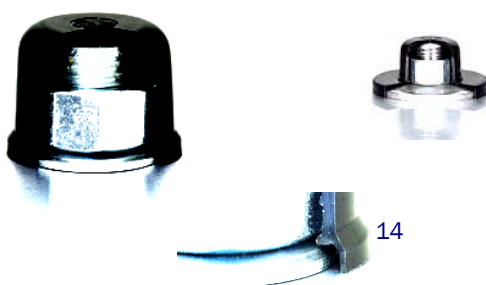

Partno.	Total internal height (mm)	M	UNC	H1 (mm)	H2 (mm)	Washer height (mm)	Washer OD (mm)
SW70R-142T	142 telescopic	M45	1.3/4"	49	100	7.0	88.0
SW70R-171T	171 telescopic	M45	1.3/4"	79	100	7.0	88.0
SW70R-182T	182 telescopic	M45	1.3/4"	49	140	7.0	88.0
SW70R-211T	211 telescopic	M45	1.3/4"	79	140	7.0	88.0
SW75R-74	74	M48	1.7/8"		74	8.0	92.0
SW75R-103	103	M48	1.7/8"		103	8.0	92.0
SW75R-116	116	M48	1.7/8"		116	8.0	92.0
SW75R-116T	116 telescopic	M48	1.7/8"	49	74	8.0	92.0
SW75R-143T	143 telescopic	M48	1.7/8"	49	103	8.0	92.0
SW75R-145T	145 telescopic	M48	1.7/8"	79	74	8.0	92.0
SW75R-172T	172 telescopic	M48	1.7/8"	79	103	8.0	92.0
SW80R-139	139	M52	2"		139	8.0	98.0
SW80R-175T	175 telescopic	M52	2"	51	139	8.0	98.0
SW80R-205T	205 telescopic	M52	2"	81	39	8.0	98.0
SW85R-83	83	M56			83	9.0	105.0
SW85R-130T	130 telescopic	M56		55	83	9.0	105.0
SW85R-158T	158 telescopic	M56		85	83	9.0	105.0
SW90R-83	83	M60	2.1/4"		83	9.0	110.0
SW90R-125T	125 telescopic	M60	2.1/4"	57	83	9.0	110.0
SW90R-155T	155 telescopic	M60	2.1/4"	87	83	9.0	110.0
SW95R-140	140	M64			140	9.0	115.0
SW95R-181T	181 telescopic	M64		61	140	9.0	115.0
SW95R-211T	211 telescopic	M64		91	140	9.0	115.0
SW100R-150	150	M68	2.1/2"		150	10.0	120.0

14

Juisma SP
plastic protection & fixing specialists

P.O. box 200
NL-5750AE, Deurne

Tel: +31-(0)493 31 89 39
Fax: +31-(0)493 31 89 40

info@juisma.eu
www.juisma.eu