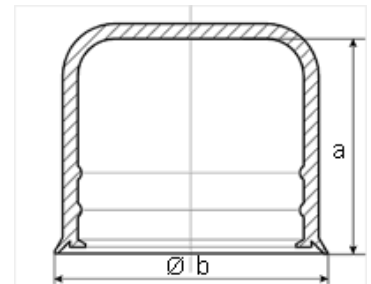

| Partno. | Internal heigth (mm) | M | UNC | a (mm) | b (mm) |
|---|----------------------|-----|--------|--------|--------|
| Design with included protection of DIN/ISO washer possible for all sizes! | | | | | |
| SW85-179T | 179 telescopic | M56 | | 179 | 109.0 |
| SW85-209T | 209 telescopic | M56 | | 209 | 109.0 |
| SW90-78 | 78 | M60 | 2-1/4" | 78 | 120.0 |
| SW90-128T | 128 telescopic | M60 | 2-1/4" | 128 | 120.0 |
| SW90-140 | 140 | M60 | 2-1/4" | 140 | 120.0 |
| SW90-156T | 156 telescopic | M60 | 2-1/4" | 156 | 120.0 |
| SW90-182T | 182 telescopic | M60 | 2-1/4" | 182 | 120.0 |
| SW90-212T | 212 telescopic | M60 | 2-1/4" | 212 | 120.0 |
| SW95-86 | 86 | M64 | | 86 | 122.0 |
| SW95-140T | 140 telescopic | M64 | | 140 | 122.0 |
| SW95-143 | 143 | M64 | | 143 | 122.0 |
| SW95-169T | 169 telescopic | M64 | | 169 | 122.0 |
| SW95-189T | 189 telescopic | M64 | | 189 | 122.0 |
| SW95-219T | 219 telescopic | M64 | | 219 | 122.0 |
| SW100-90 | 90 | M68 | 2-1/2" | 90 | 125.0 |
| SW100-144T | 144 telescopic | M68 | 2-1/2" | 144 | 125.0 |
| SW100-150T | 150 telescopic | M68 | 2-1/2" | 150 | 125.0 |
| SW100-173T | 173 telescopic | M68 | 2-1/2" | 173 | 125.0 |
| SW100-193T | 193 telescopic | M68 | 2-1/2" | 193 | 125.0 |
| SW100-223T | 223 telescopic | M68 | 2-1/2" | 223 | 125.0 |
| SW105-90 | 90 | M72 | | 90 | 135.0 |
| SW105-134 | 147 telescopic | M72 | | 147 | 135.0 |
| SW105-150 | 150 | M72 | | 150 | 135.0 |