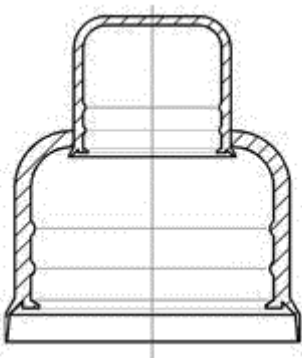

BoltRex - RS & RT Bolt, Nut, Washer and Stud Caps

- Profesional finish, Anti-corrosion, Personal protection and Anti-vandalism
- Exellent protection against capillary moisture penetration
- Materiaal: High Quality Polyethylen (LD-PE) with additive for UV & OZON resistance > 20 years
- Standard colour black—All RAL colours possible
- Metric sizes from M5 to M90 (UNC ¼" to UNC 3¼") in various hights
- Types with protection of washers and telescopical stud protection
- Specials with fixing on to studs instead fo nuts possible, just ask us and we'll find the solution

TYPE with protection of WASHER!

Protection on almost all sizes possible

SWxxxxx

BOLTREX RS RT in all sizes

Info via: info@juisma.eu / Tel. +(0)493 31 89 39 / Fax +(0)493 31 89 40

Washers protection according to DIN ISO 7089—7091 (DIN 125/126)

The Ultimate Finish, Anti-Corrosion, Personal Protection and Anti-Vandalism

Anti Corrosion FHT2-GREASE

High quality anti-corrosion grease for longlasting protection!

Supplied in packs per 900g or 5 kg

16

P.O. box 200
NL-5750AE, Deurne

Tel: +31-(0)493 31 89 39
Fax: +31-(0)493 31 89 40

info@juisma.eu
www.juisma.eu