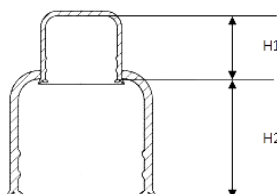

| Partno. | Internal heigth (mm) | M | UNC | a (mm) | b (mm) |
|---|----------------------|-----|--------|--------|--------|
| Design with included protection of DIN/ISO washer possible for all sizes! | | | | | |
| SW85-179T | 179 telescopic | M56 | | 179 | 109.0 |
| SW85-209T | 209 telescopic | M56 | | 209 | 109.0 |
| SW90-78 | 78 | M60 | 2-1/4" | 78 | 120.0 |
| SW90-128T | 128 telescopic | M60 | 2-1/4" | 128 | 120.0 |
| SW90-140 | 140 | M60 | 2-1/4" | 140 | 120.0 |
| SW90-156T | 156 telescopic | M60 | 2-1/4" | 156 | 120.0 |
| SW90-182T | 182 telescopic | M60 | 2-1/4" | 182 | 120.0 |
| SW90-212T | 212 telescopic | M60 | 2-1/4" | 212 | 120.0 |
| SW95-86 | 86 | M64 | | 86 | 122.0 |
| SW95-140T | 140 telescopic | M64 | | 140 | 122.0 |
| SW95-143 | 143 | M64 | | 143 | 122.0 |
| SW95-169T | 169 telescopic | M64 | | 169 | 122.0 |
| SW95-189T | 189 telescopic | M64 | | 189 | 122.0 |
| SW95-219T | 219 telescopic | M64 | | 219 | 122.0 |
| SW100-90 | 90 | M68 | 2-1/2" | 90 | 125.0 |
| SW100-144T | 144 telescopic | M68 | 2-1/2" | 144 | 125.0 |
| SW100-150T | 150 telescopic | M68 | 2-1/2" | 150 | 125.0 |
| SW100-173T | 173 telescopic | M68 | 2-1/2" | 173 | 125.0 |
| SW100-193T | 193 telescopic | M68 | 2-1/2" | 193 | 125.0 |
| SW100-223T | 223 telescopic | M68 | 2-1/2" | 223 | 125.0 |
| SW105-90 | 90 | M72 | | 90 | 135.0 |
| SW105-134 | 147 telescopic | M72 | | 147 | 135.0 |
| SW105-150 | 150 | M72 | | 150 | 135.0 |