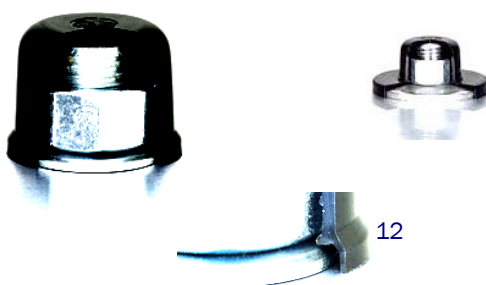

Partno.	Total internal height (mm)	M	UNC	H1 (mm)	H2 (mm)	Washer height (mm)	Washer OD (mm)
SW32R-98T	98 telescopic	M22	3/4"	64	40	3.0	39.0
SW36R-32	32	M24	7/8"		32	4.0	44.0
SW36R-42	42	M24	7/8"		42	4.0	44.0
SW36R-56	56	M24	7/8"		56	4.0	44.0
SW36R-77	77	M24	7/8"		77	4.0	44.0
SW36R-83T	83 telescopic	M24	7/8"	31	56	4.0	44.0
SW36R-102T	102 telescopic	M24	7/8"	31	77	4.0	44.0
SW36R-103T	103 telescopic	M24	7/8"	51	56	4.0	44.0
SW36R-120	120	M24	7/8"		120	4.0	44.0
SW36R-121T	121 telescopic	M24	7/8"	51	77	4.0	44.0
SW36R-138T	138 telescopic	M24	7/8"	69	77	4.0	44.0
SW41R-35	35	M27	1"		35	4.0	50.0
SW41R-45	45	M27	1"		45	4.0	50.0
SW41R-70T	70 telescopic	M27	1"	30	45	4.0	50.0
SW41R-80	80	M27	1"		80	4.0	50.0
SW41R-105T	105 telescopic	M27	1"	30	80	4.0	50.0
SW46R-38	38	M30	1.1/8"		38	4.0	56.0
SW46R-53	53	M30	1.1/8"		53	4.0	56.0
SW46R-83	83	M30	1.1/8"		83	4.0	56.0
SW46R-87T	87 telescopic	M30	1.1/8"	39	53	4.0	56.0
SW46R-96T	96 telescopic	M30	1.1/8"	47	53	4.0	56.0
SW46R-115T	115 telescopic	M30	1.1/8"	39	83	4.0	56.0
SW46R-124T	124 telescopic	M30	1.1/8"	47	83	4.0	56.0
SW46R-155T	155 telescopic	M30	1.1/8"	79	83	4.0	56.0

12

Juisma SP
plastic protection & fixing specialists

P.O. box 200
NL-5750AE, Deurne

Tel: +31-(0)493 31 89 39
Fax: +31-(0)493 31 89 40

info@juisma.eu
www.juisma.eu