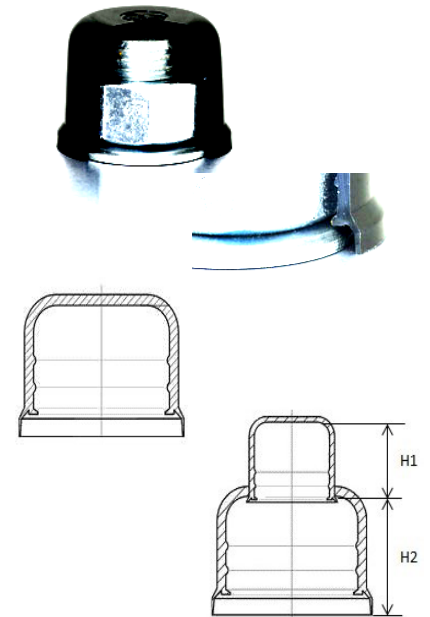

| Partno. | Total internal height (mm) | M | UNC | H1 (mm) | H2 (mm) | Washer height (mm) | Washer OD (mm) |
|-----------|----------------------------|-----|-------|---------|---------|--------------------|----------------|
| SW7R-5 | 5 | M4 | | | 5 | 0.8 | 9.0 |
| SW8R-6 | 6 | M5 | | | 6 | 1.0 | 10.0 |
| SW10R-7 | 7 | M6 | | | 7 | 1.6 | 12.0 |
| SW10R-13 | 13 | M6 | | | 13 | 1.6 | 12.0 |
| SW10R-18 | 18 | M6 | | | 18 | 1.6 | 12.0 |
| SW11R-13 | 13 | | | | 13 | 1.4 | 14.7 |
| SW13R-10 | 10 | M8 | 1/4" | | 10 | 1.6 | 16.0 |
| SW13R-14 | 14 | M8 | 1/4" | | 14 | 1.6 | 16.0 |
| SW13R-19 | 19 | M8 | 1/4" | | 19 | 1.6 | 16.0 |
| SW13R-29 | 29 | M8 | 1/4" | | 29 | 1.6 | 16.0 |
| SW17R-12 | 12 | M10 | 3/8" | | 12 | 2.0 | 20.0 |
| SW17R-17 | 17 | M10 | 3/8" | | 17 | 2.0 | 20.0 |
| SW17R-47 | 47 | M10 | 3/8" | | 47 | 2.0 | 20.0 |
| SW19R-15 | 15 | M12 | 7/16" | | 15 | 2.5 | 40.0 |
| SW19R-20 | 20 | M12 | 7/16" | | 20 | 2.5 | 40.0 |
| SW19R-25 | 25 | M12 | 7/16" | | 25 | 2.5 | 40.0 |
| SW19R-40 | 40 | M12 | 7/16" | | 40 | 2.5 | 40.0 |
| SW22R-22 | 22 | M14 | 1/2" | | 22 | 2.5 | 28.0 |
| SW22R-37 | 37 | M14 | 1/2" | | 37 | 2.5 | 28.0 |
| SW22R-48T | 48 telescopic | M14 | 1/2" | 15 | 37 | 2.5 | 28.0 |
| SW22R-53T | 53 telescopic | M14 | 1/2" | 20 | 37 | 2.5 | 28.0 |
| SW22R-57T | 57 telescopic | M14 | 1/2" | 24 | 37 | 2.5 | 28.0 |
| SW24R-19 | 19 | M16 | 9/16" | | 19 | 3.0 | 30.0 |
| SW24R-24 | 24 | M16 | 9/16" | | 24 | 3.0 | 30.0 |