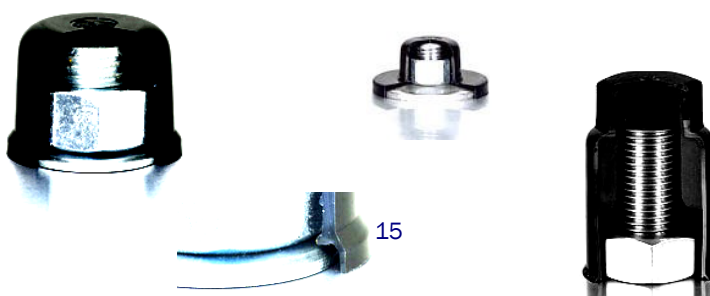

Partno.	Total internal height (mm)	M	UNC	H1 (mm)	H2 (mm)	Washer height (mm)	Washer OD (mm)
SW100R-193T	193 telescopic	M68	2.1/2"	63	150	10.0	120.0
SW100R-223T	223 telescopic	M68	2.1/2"	93	150	10.0	120.0
SW105R-160	160	M72			160	10.0	125.0
SW105R-206T	206 telescopic	M72		66	160	10.0	125.0
SW105R-236T	236 telescopic	M72		96	160	10.0	125.0
SW107R-105	105	M76	2.3/4"		105	11.0	137.0
SW107R-156T	156 telescopic	M76	2.3/4"	70	105	11.0	137.0
SW107R-226T	226 telescopic	M76	2.3/4"	130	105	11.0	137.0
SW117R-115	115	M85	3"		115	15.0	149.0
SW117R-173T	173 telescopic	M85	3"	78	115	15.0	149.0
SW117R-235T	235 telescopic	M85	3"	140	115	15.0	149.0
SW130R-125	125	M90	3.1/4"		125	15.0	159.0
SW130R-181T	181 telescopic	M90	3.1/4"	86	125	15.0	159.0
SW130R-238T	238 telescopic	M90	3.1/4"	143	125	15.0	159.0

Next to the standard sizes we can produce any other size you like.
Please send a request through email, phone or fax...

Other materials possible on standard protection caps: **PA—PP—TEEE—ETFE**

Standard colour is black (RAL 9005) but any RAL colour is possible on any quantity

Extra protection by special grease: **AC-FHT2** long time anti corrosion (sea-water)

Juisma SP
plastic protection & fixing specialists

P.O. box 200
NL-5750AE, Deurne

Tel: +31-(0)493 31 89 39
Fax: +31-(0)493 31 89 40

info@juisma.eu
www.juisma.eu