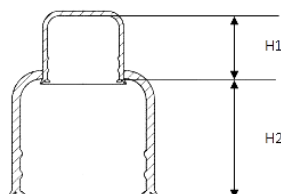

| Partno. | Internal heighth (mm) | M | UNC | a (mm) | b (mm) |
|---|-----------------------|-----|-------|--------|--------|
| Design with included protection of DIN/ISO washer possible for all sizes! | | | | | |
| SW22-11 | 11 | M14 | 1/2" | 11 | 29.0 |
| SW22-14 | 14 | M14 | 1/2" | 14 | 30.3 |
| SW22-35 | 35 | M14 | 1/2" | 35 | 30.3 |
| SW22-40T | 40 telescopic | M14 | 1/2" | 40 | 30.3 |
| SW22-44 | 44 | M14 | 1/2" | 44 | 30.3 |
| SW22-51T | 51 telescopic | M14 | 1/2" | 51 | 30.3 |
| SW22-60T | 60 telescopic | M14 | 1/2" | 60 | 30.3 |
| SW22-64 | 64 | M14 | 1/2" | 64 | 30.3 |
| SW22-77T | 77 telescopic | M14 | 1/2" | 77 | 30.3 |
| SW22-87T | 87 telescopic | M14 | 1/2" | 87 | 30.3 |
| SW24-11 | 11 | M16 | 9/16" | 11 | 32.3 |
| SW24-21 | 21 | M16 | 9/16" | 21 | 32.3 |
| SW24-26 | 26 | M16 | 9/16" | 26 | 32.3 |
| SW24-31 | 31 | M16 | 9/16" | 31 | 32.3 |
| SW24-41 | 41 | M16 | 9/16" | 41 | 32.3 |
| SW24-41T | 41 telescopic | M16 | 9/16" | 41 | 32.3 |
| SW24-51 | 51 telescopic | M16 | 9/16" | 51 | 32.3 |
| SW24-62T | 62 telescopic | M16 | 9/16" | 62 | 32.3 |
| SW24-66T | 66 telescopic | M16 | 9/16" | 66 | 32.3 |
| SW24-70T | 70 telescopic | M16 | 9/16" | 70 | 32.3 |
| SW24-87T | 87 telescopic | M16 | 9/16" | 87 | 32.3 |
| SW27-23 | 23 | M18 | 5/8" | 23 | 36.9 |
| SW27-30 | 30 | M18 | 5/8" | 30 | 36.9 |