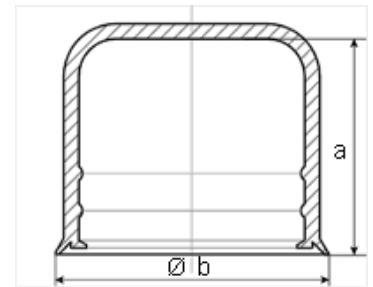

| Partno. | Internal heigth (mm) | M | UNC | a (mm) | b (mm) |
|---|----------------------|-----|--------|--------|--------|
| Design with included protection of DIN/ISO washer possible for all sizes! | | | | | |
| SW55-149T | 149 telescopic | M36 | 1-3/8" | 149 | 70.2 |
| SW55-155 | 155 | M36 | 1-3/8" | 155 | 70.2 |
| SW55-192T | 192 telescopic | M36 | 1-3/8" | 192 | 70.2 |
| SW55-201T | 201 telescopic | M36 | 1-3/8" | 201 | 70.2 |
| SW55-255T | 255 telescopic | M36 | 1-3/8" | 225 | 70.2 |
| SW60-57 | 57 | M39 | 1-1/2" | 57 | 78.6 |
| SW60-87 | 87 | M39 | 1-1/2" | 87 | 78.6 |
| SW60-97T | 97 telescopic | M36 | 1-1/2" | 97 | 78.6 |
| SW60-107 | 107 | M39 | 1-1/2" | 107 | 78.6 |
| SW60-125T | 125 telescopic | M39 | 1-1/2" | 125 | 78.6 |
| SW60-126T | 126 telescopic | M39 | 1-1/2" | 126 | 78.6 |
| SW60-139T | 139 telescopic | M39 | 1-1/2" | 139 | 78.6 |
| SW60-154 | 154 telescopic | M39 | 1-1/2" | 154 | 78.6 |
| SW65-61 | 61 | M42 | 1-5/8" | 61 | 84.8 |
| SW65-91 | 91 | M42 | 1-5/8" | 91 | 84.8 |
| SW65-100T | 100 telescopic | M42 | 1-5/8" | 100 | 84.8 |
| SW65-123 | 123 | M42 | 1-5/8" | 123 | 84.8 |
| SW65-128T | 128 telescopic | M42 | 1-5/8" | 128 | 84.8 |
| SW65-129T | 129 telescopic | M42 | 1-5/8" | 129 | 84.8 |
| SW65-145 | 145 | M42 | 1-5/8" | 145 | 94.0 |
| SW65-158T | 158 telescopic | M42 | 1-5/8" | 158 | 84.8 |
| SW55-191T | 191 telescopic | M42 | 1-5/8" | 191 | 84.8 |
| SW70-63 | 63 | M45 | 1-3/4" | 63 | 90.9 |