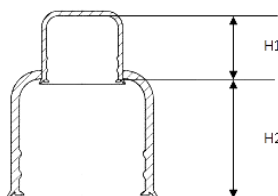

BoltRex - RS Bolt, Nut and Stud Caps

- Profesional finish, Anti-corrosion, Personal protection and Anti-vandalism
- Exellent protection against capillary moisture penetration
- Materiaal: High Quality Polyethyleen (LD-PE) with additive for UV & OZON resistance > 20 years
- Standard colour black—All RAL colours possible

Partno.	Internal heighth (mm)	M	UNC	a (mm)	b (mm)
Design with included protection of DIN/ISO washer possible for all sizes!					
SW105-176T	176 telescopic	M72		176	135.0
SW105-204T	204 telescopic	M72		204	135.0
SW105-233T	233 telescopic	M72		233	135.0
SW105-270T	270 telescopic	M72		270	135.0
SW107-95	95	M76	2-3/4"	95	137.0
SW107-145T	145 telescopic	M76	2-3/4"	145	137.0
SW107-205T	205 telescopic	M76	2-3/4"	205	137.0
SW115-97	97	M80		97	152.0
SW115-151T	151 telescopic	M80		151	152.0
SW115-180	180	M80		151	152.0
SW115-211T	211 telescopic	M80		211	152.0
SW115-234T	234 telescopic	M80		234	152.0
SW115-294T	294 telescopic	M80		294	152.0
SW117-100	100	M85	3"	100	155.0
SW117-158T	158 telescopic	M85	3"	158	155.0
SW117-220T	220 telescopic	M85	3"	158	155.0
SW130-100	100	M90	3-1/4"	100	173.0
SW130-166T	166 telescopic	M90	3-1/4"	166	173.0
SW130-223T	223 telescopic	M90	3-1/4"	223	173.0
SW...-....	On request...				
RAL colour??	On request...				

Telescopic design