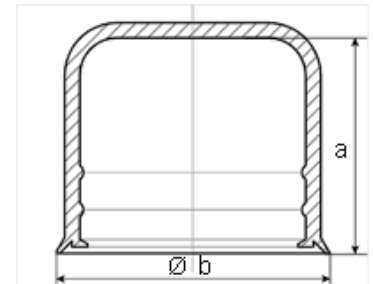

BoltRex - RS Bolt, Nut and Stud Caps

- Profesional finish, Anti-corrosion, Personal protection and Anti-vandalism
- Exellent protection against capillary moisture penetration
- Materiaal: High Quality Polyethyleen (LD-PE) with additive for UV & OZON resistance > 20 years
- Standard colour black—All RAL colours possible

Partno.	Internal height (mm)	M	UNC	a (mm)	b (mm)
Design with included protection of DIN/ISO washer possible for all sizes!					
SW46-49	49	M30	1-1/8"	49	59.5
SW46-79	79	M30	1-1/8"	79	59.5
SW46-89T	89	M30	1-1/8"	89	59.5
SW46-92T	92 telescopic	M30	1-1/8"	92	59.5
SW46-112T	112 telescopic	M30	1-1/8"	112	59.5
SW46-121T	121 telescopic	M30	1-1/8"	121	59.5
SW46-144	144	M30	1-1/8"	144	59.5
SW46-150T	150 telescopic	M30	1-1/8"	150	59.5
SW46-185T	185 telescopic	M30	1-1/8"	185	59.5
SW46-221T	212 telescopic	M30	1-1/8"	221	59.5
SW46-256T	256 telescopic	M30	1-1/8"	256	59.5
SW50-51	51	M33	1-1/4"	51	64.2
SW50-81	81	M33	1-1/4"	81	64.2
SW50-83T	83 telescopic	M33	1-1/4"	83	64.2
SW50-111T	111 telescopic	M33	1-1/4"	111	64.2
SW50-115T	115 telescopic	M33	1-1/4"	115	64.2
SW50-144T	144 telescopic	M33	1-1/4"	144	64.2
SW55-55	55	M36	1-3/8"	55	70.2
SW55-85	85	M36	1-3/8"	85	70.2
SW55-92T	92 telescopic	M36	1-3/8"	92	70.2
SW55-101T	101 telescopic	M36	1-3/8"	101	70.2
SW55-120T	120 telescopic	M36	1-3/8"	120	70.2
SW55-121T	121 telescopic	M36	1-3/8"	121	70.2

Telescopic design

5

P.O. box 200
NL-5750AE, Deurne

Tel: +31-(0)493 31 89 39
Fax: +31-(0)493 31 89 40

info@juisma.eu
www.juisma.eu